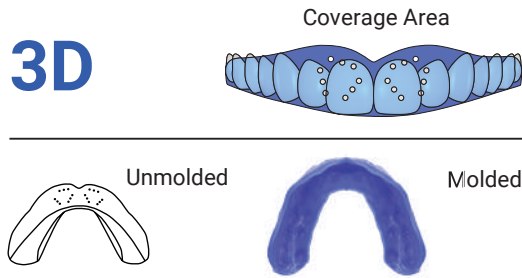

Better Protection

Like the support systems on a suspension bridge, the perforations oscillate on impact and redirect the forces to scientifically engineered reinforced parts of the guard.

GOT BRACES?

If you have braces or are undergoing other orthodontic treatment, **DO NOT** attempt to fit your SISU Mouthguard at home. Instead have your dentist or orthodontist fit your SISU Mouthguard for you! He/she will use the appropriate barriers between the guard and braces so that the material, while pliable, doesn't bond to your brackets. We also recommend that no matter your child's age, all athletes use an Aero Medium or Aero Large SISU Mouthguard whenever wearing braces in order to ensure a proper fit.

Visit sisuguard.com/fitting-with-braces for more information.

FITTING GUIDE

Every SISU guard is remoldable up to 20 times. Simply place your SISU in hot water, let it soften and mold. Full, detailed instructions should be followed as seen on our website.

Optimal Protection for Every Purpose: Choose SISU for Sports, SOVA for Nighttime Grinding Guards — Don't Settle, Sell Smart

Help your customers discover the perfect solution for nighttime teeth grinding with SOVA Night Guards, specifically designed for sleep comfort. If you're seeking a reliable option beyond SISU Mouthguard for nighttime grinding, explore the specialized features and comfort of SOVA Night Guards to ensure a restful and protective night's sleep.

MOUTHGUARD COMPARISON

3D

Sizes	Youth	Adult
Athlete Height	Under 5' (150- cm)	Over 5' (150+ cm)
Works With Braces	No	Yes
Thickness	2.0 mm	2.0 mm
Colors		

AERO

Sizes	Small	Medium	Large	
Athlete Height	Up to 5' (150 cm)	5'-6' (150 cm - 180 cm)	Over 6' (180 cm)	
Works With Braces	No	Yes	Yes	
Thickness	1.6 mm	1.6 mm	2.0 mm	
Colors				