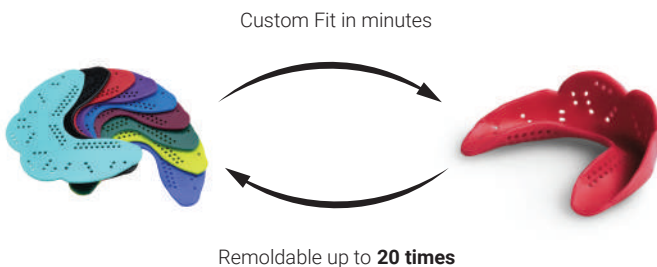

CLEANS + FRESHENS

SPRAY. COMPETE. REPEAT.

TETHER REPLACEMENT STRAPS

2 Pack of replacement straps

STAY CONNECTED

ONLY FOR TETHER GUARD

FLAT2FIT™ TECHNOLOGY

The SISU Aero, Max and GO Mouthguards use Flat2Fit technology to create a completely custom fit to your teeth. The material comes flat in the packaging, and within minutes, transforms into a perfectly fit mouth guard ready to protect you from whatever comes your way.

PREFORMED TO FIT TECHNOLOGY

The SISU 3D and Tether Mouthguards utilize advanced preformed technology to ensure a seamless fitting process. The material is pre-shaped within the packaging and, in just a few minutes, molds into a perfectly fitting mouthguard.