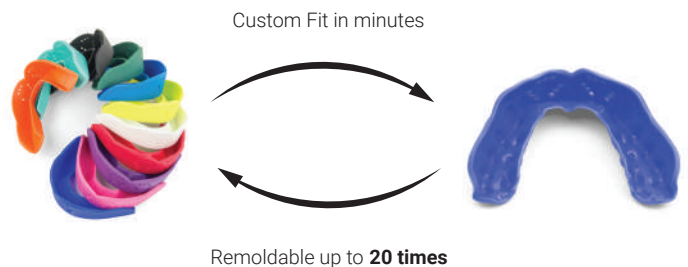

ONE SIZE

1.6mm thin

CASE

Lightweight and durable
Pin hinge
Extra storage

MOUTHGUARD STORAGE

GUARD SOLD SEPARATELY

FRESH

Cleans and freshens
Cinnamint flavor
Convenient, ready to use spray bottle
Click-on cap to prevent leaking

CLEANS + FRESHENS

SPRAY. COMPETE. REPEAT.

TETHER REPLACEMENT STRAPS

2 Pack of replacement straps

STAY CONNECTED

ONLY FOR TETHER GUARD

FLAT2FIT™ TECHNOLOGY

The SISU Aero, Max and GO Mouthguards use Flat2Fit technology to create a completely custom fit to your teeth. The material comes flat in the packaging, and within minutes, transforms into a perfectly fit mouth guard ready to protect you from whatever comes your way.

PREFORMED TO FIT TECHNOLOGY

The SISU 3D and Tether Mouthguards utilize advanced preformed technology to ensure a seamless fitting process. The material is pre-shaped within the packaging and, in just a few minutes, molds into a perfectly fitting mouthguard.