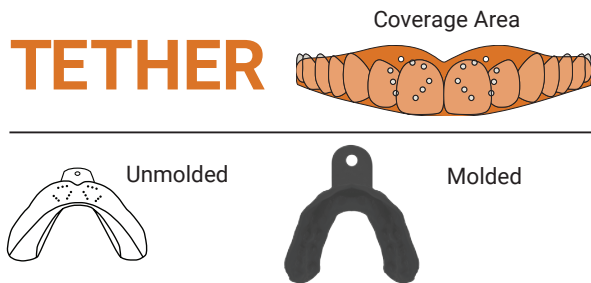

Optimal Protection for Every Purpose: Choose SISU for Sports, SOVA for Nighttime Grinding Guards — Don't Settle, Sell Smart

Help your customers discover the perfect solution for nighttime teeth grinding with SOVA Night Guards, specifically designed for sleep comfort. If you're seeking a reliable option beyond SISU Mouthguard for nighttime grinding, explore the specialized features and comfort of SOVA Night Guards to ensure a restful and protective night's sleep.

MOUTHGUARD COMPARISON

3D

Sizes	Youth	Adult
Athlete Height	Under 5' (150- cm)	Over 5' (150+ cm)
Works With Braces	No	Yes
Thickness	2.0 mm	2.0 mm
Colors		

AERO

Sizes	Small	Medium	Large	
Athlete Height	Up to 5' (150 cm)	5'-6' (150 cm - 180 cm)	Over 6' (180 cm)	
Works With Braces	No	Yes	Yes	
Thickness	1.6 mm	1.6 mm	2.0 mm	
Colors				

MAX

Sizes	One Size		
Athlete Height	Over 5' (150 cm)		
Works With Braces	Yes		
Thickness	2.4 mm		
Colors			

TETHER

Sizes	Youth	Adult
Athlete Height	Under 5' (150- cm)	Over 5' (150+ cm)
Works With Braces	No	Yes
Thickness	2.0 mm	2.0 mm
Colors		