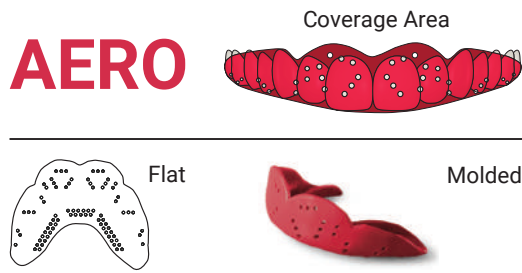

Visit sisuguard.com/fitting-with-braces for more information.

FITTING GUIDE

Every SISU guard is remoldable up to 20 times. Simply place your SISU in hot water, let it soften and mold. Full, detailed instructions should be followed as seen on our website.

Optimal Protection for Every Purpose: Choose SISU for Sports, SOVA for Nighttime Grinding Guards — Don't Settle, Sell Smart

Help your customers discover the perfect solution for nighttime teeth grinding with SOVA Night Guards, specifically designed for sleep comfort. If you're seeking a reliable option beyond SISU Mouthguard for nighttime grinding, explore the specialized features and comfort of SOVA Night Guards to ensure a restful and protective night's sleep.

MOUTHGUARD COMPARISON

3D

Sizes	Youth	Adult
Athlete Height	Under 5' (150- cm)	Over 5' (150+ cm)
Works With Braces	No	Yes
Thickness	2.0 mm	2.0 mm
Colors		

AERO

Sizes	Small	Medium	Large	
Athlete Height	Up to 5' (150 cm)	5'-6' (150 cm - 180 cm)	Over 6' (180 cm)	
Works With Braces	No	Yes	Yes	
Thickness	1.6 mm	1.6 mm	2.0 mm	
Colors				

MAX

Sizes	One Size		
Athlete Height	Over 5' (150 cm)		
Works With Braces	Yes		
Thickness	2.4 mm		
Colors			

TETHER

Sizes	Youth	Adult
Athlete Height	Under 5' (150- cm)	Over 5' (150+ cm)
Works With Braces	No	Yes
Thickness	2.0 mm	2.0 mm
Colors		