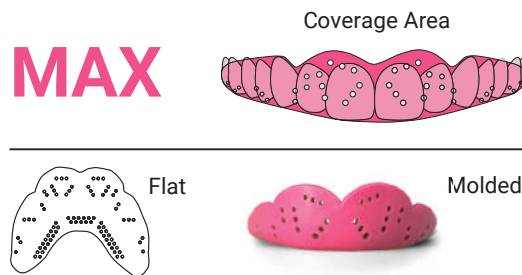

Optimal Protection for Every Purpose: Choose SISU for Sports, SOVA for Nighttime Grinding Guards — Don't Settle, Sell Smart

Help your customers discover the perfect solution for nighttime teeth grinding with SOVA Night Guards, specifically designed for sleep comfort. If you're seeking a reliable option beyond SISU Mouthguard for nighttime grinding, explore the specialized features and comfort of SOVA Night Guards to ensure a restful and protective night's sleep.

MOUTHGUARD COMPARISON

3D

Sizes	Youth	Adult
Athlete Height	Under 5' (150- cm)	Over 5' (150+ cm)
Works With Braces	No	Yes
Thickness	2.0 mm	2.0 mm
Colors		

AERO

Sizes	Small	Medium	Large	
Athlete Height	Up to 5' (150 cm)	5'-6' (150 cm - 180 cm)	Over 6' (180 cm)	
Works With Braces	No	Yes	Yes	
Thickness	1.6 mm	1.6 mm	2.0 mm	
Colors				

MAX

Sizes	One Size		
Athlete Height	Over 5' (150 cm)		
Works With Braces	Yes		
Thickness	2.4 mm		
Colors			

TETHER

Sizes	Youth	Adult
Athlete Height	Under 5' (150- cm)	Over 5' (150+ cm)
Works With Braces	No	Yes
Thickness	2.0 mm	2.0 mm
Colors		